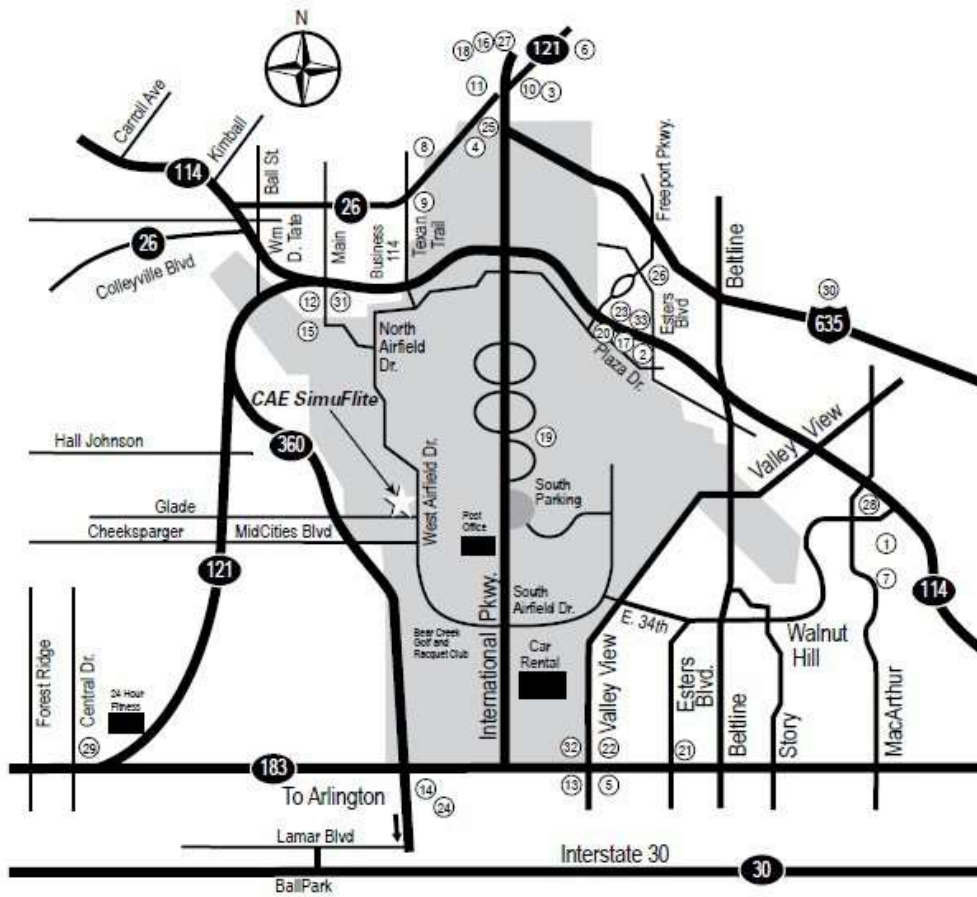

## DFW Area Hotels and Car Rental

1. Candlewood Suites Irving
2. Comfort Suites Irving
3. Comfort Suites North
4. Embassy Suites DFW
5. Embassy Suites DFW South
6. Fairfield Inn & Suites
7. Four Seasons Hotel
8. Gaylord Texan
9. Great Wolf Lodge
10. Hampton Inn & Suites
11. Hilton DFW Lakes
12. Hilton Garden Inn North
13. Hilton Garden South
14. Holiday Inn DFW South
15. Holiday Inn Express Grapevine
16. Homewood Suites Grapevine
17. Homewood Suites Irving
18. Hyatt Place Grapevine
19. Hyatt Regency DFW Airport
20. LaQuinta Inn & Suites North
21. LaQuinta Inn & Suites South
22. Marriott Courtyard Irving
23. Marriott DFW North
24. Marriott DFW South
25. Marriott Residence Inn Grapevine
26. Marriott Residence Inn Irving
27. Marriott SpringHill Suites Grapevine
28. Marriott Town Place Suites Irving
29. Marriott Town Place Suites Bedford
30. Staybridge Suites
31. Super 8 Grapevine
32. Super 8 Irving
33. Westin Hotel